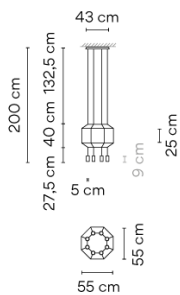

## Model Sheet

**Optional : Extra cable length**  
Min. quantity, upcharge and extra lead time apply [EN]

<b>Finish</b>	04 Black RAL 9005
<b>LED temperature color</b>	2700 K
<b>Dimming</b>	DALI 1-10V PUSH <b>Optional</b> Casambi Min. quantity, upcharge and extra lead time apply [EN]
<b>Installation type</b>	Surface Canopy

**Materials**  
Ceiling rose: Steel  
Body: Aluminum  
Horizontal rods: Steel

**Light source**  
8 x LED 4,48W 350mA  
D

**LED**  
CRI>80 3922 lm 109  
2700 K

**Driver**  
CC - Constant Current 350  
110-240 V 50/60 HZ

**Application**  
Hanging lamps

**Packaging**  
2 Box  
0.6 m x 0.6 m x 0.27 m  
Gross weight 11  
Net weight 9.25  
Vol. 0.1558

### Photometric Data

<b>Efficiency</b>	46.23%
<b>Coordinate System</b>	CG
<b>Total Flux</b>	3922.20
<b>Maximum Value</b>	320.25