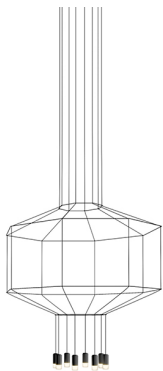

## 0403

Design By Arik Levy

Wireflow designed by Arik Levy. A hanging lamp which reviews and updates the chandelier look through an exercise of simplification that explores its essence and enhances its outline with great delicacy and at the same time a strong formal presence. Its appearance, as a structure of fine cables finished with eight LED terminals, discretely connects with classic chandelier models, taking this type of lamp to a new, groundbreaking and futuristic dimension. Employing CREA product configurator software, the design can be modified to adapt to your specific project requirements.

## Model Sheet

**Optional : Extra cable length**  
Min. quantity, upcharge and extra lead time apply [EN]

<b>Finish</b>	04 Black RAL 9005
<b>LED temperature color</b>	2700 K
<b>Dimming</b>	DALI 1-10V PUSH <b>Optional</b> Casambi Min. quantity, upcharge and extra lead time apply [EN]
<b>Installation type</b>	Surface Canopy

**Materials**  
Ceiling rose: Steel  
Body: Aluminum  
Horizontal rods: Steel

**Light source**  
8 x LED 4,48W 350mA  
D

**LED**  
CRI>80 3922 lm 109  
2700 K

**Driver**  
CC - Constant Current 350  
110-240 V 50/60 HZ

**Application**  
Hanging lamps

**Packaging**  
2 Box  
0.6 m x 0.6 m x 0.27 m  
Gross weight 11  
Net weight 9.25  
Vol. 0.1558